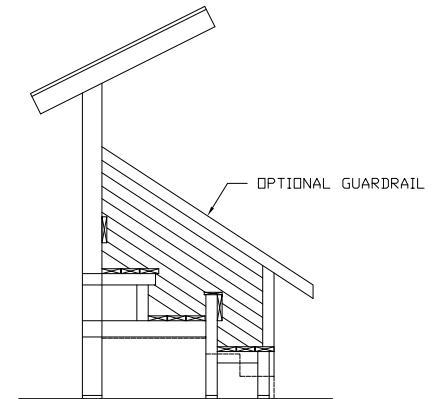

Frankfort Square Park District Old-Fashion Baseball Bleachers

Section