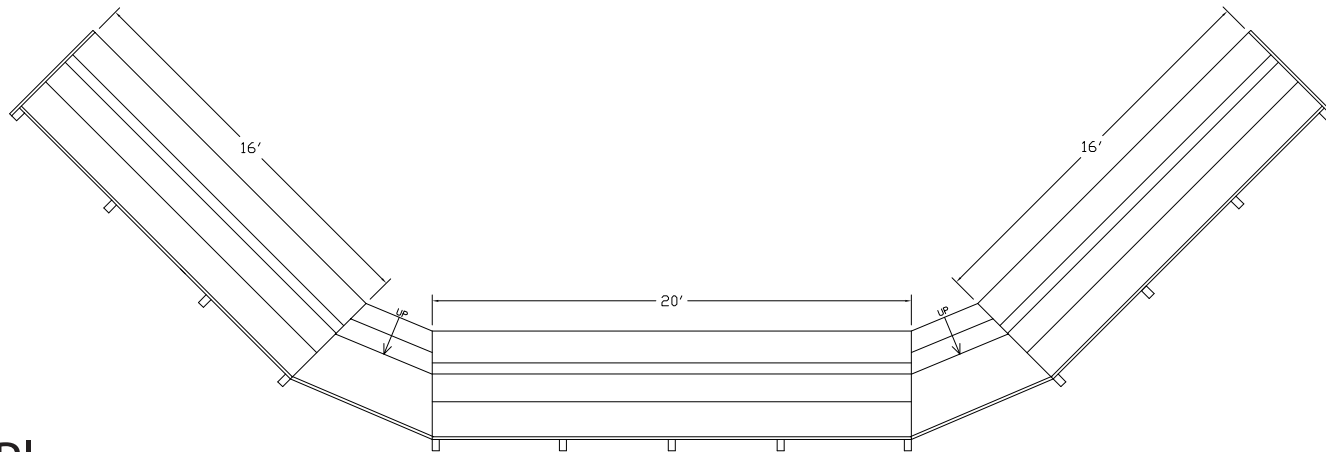

Frankfort Square Park District Old-Fashion Baseball Bleachers

Plan